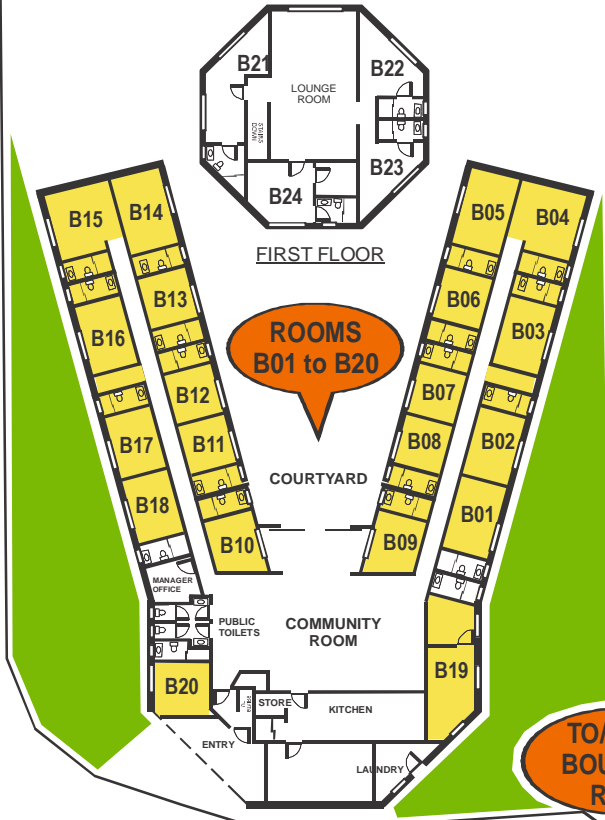

TO UNITS
201 to 220

**WESTMINSTER
HOUSE**
5 Bourton Road
Merrimac

SITE PLAN

TO UNITS
221 to 236

TO/FROM
BOURTON
ROAD

PARKING WESTMINSTER HOUSE ONLY