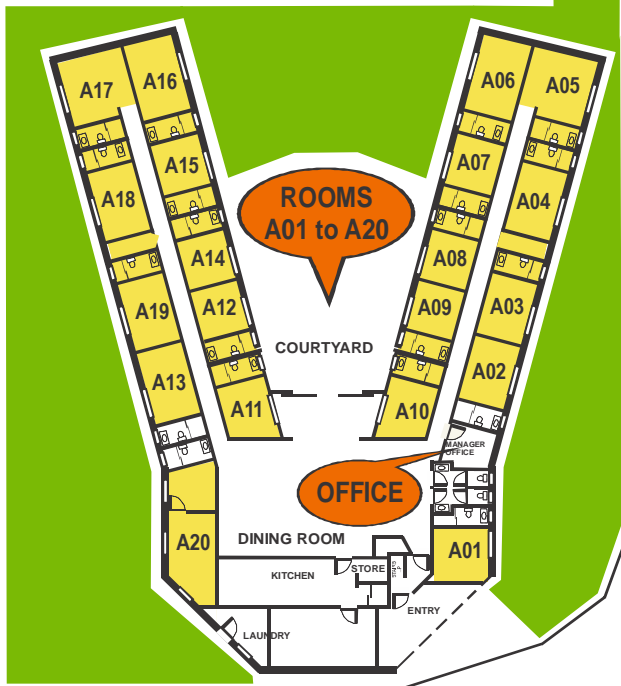

TO UNITS
201 to 220

**WESTMINSTER
HOUSE**
5 Bourton Road
Merrimac

SITE PLAN

TO UNITS
221 to 236

TO/FROM
BOURTON
ROAD

PARKING WESTMINSTER HOUSE ONLY